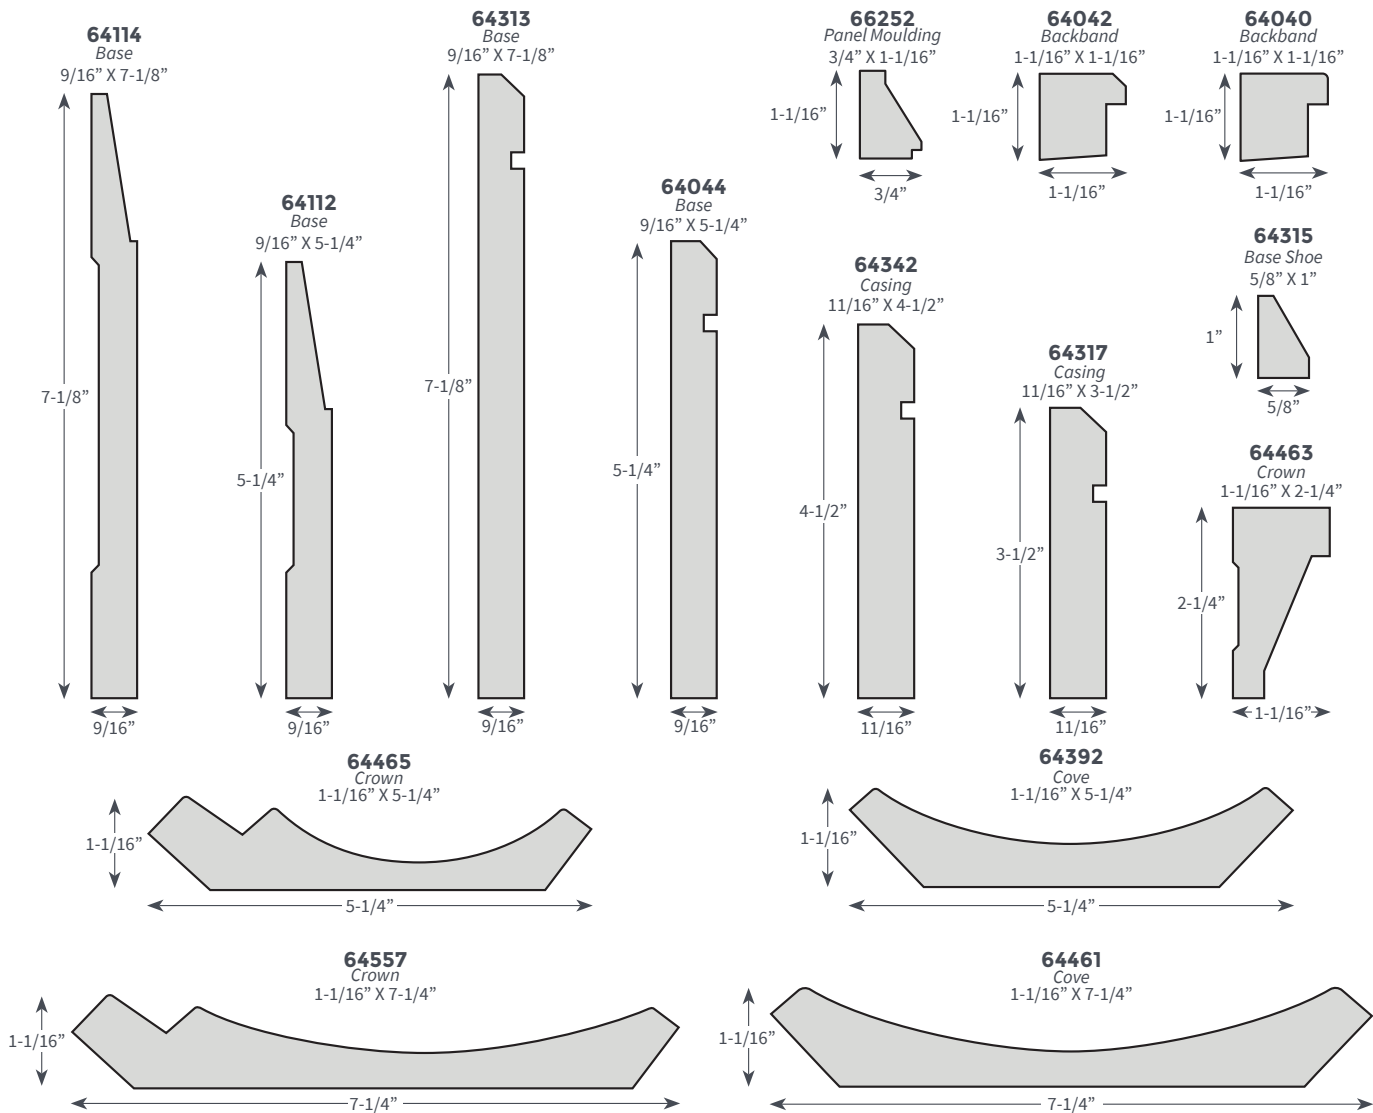

**weaber**

CONTEMPORARY COLLECTION

## PRIMED FINGER JOINT POPLAR

\*Profiles are Not Actual Size

**weaber**

weaber.com | 800 745 9663

ingrained with innovation®

© 2022